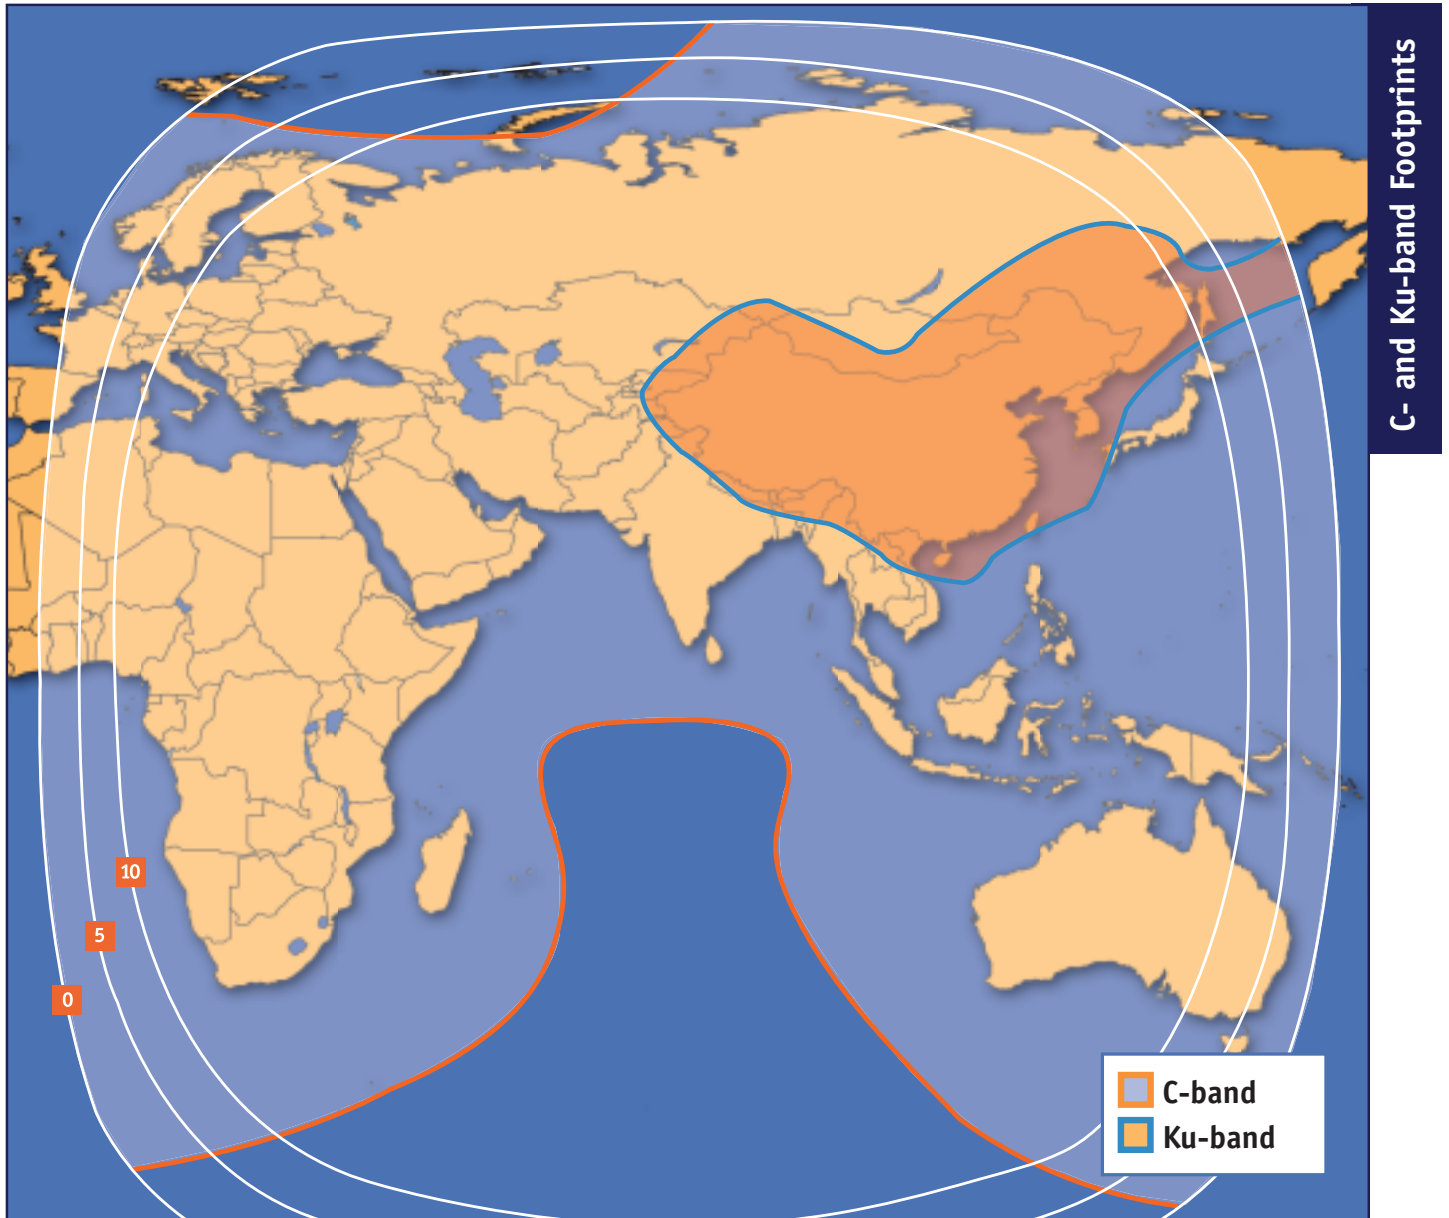

Telstar 10 76.5° E

COVERAGE

Telstar 10 is a hybrid satellite operating in the standard and extended C-bands and the standard Ku-band. Telstar 10 covers Asia, Japan, Australia, and parts of Europe and Africa. The Ku-band payload has focused coverage of China and Korea, including Hong Kong, Macau, and Taiwan.

Began Service
December 1997

C-band Payload

Transponders

- 28 C-band:
  - 27 Standard/Extended C-band transponders @ 36 MHz
  - 1 Extended C-band transponder @ 30 MHz

Polarization

Dual Linear

Frequency

Standard
Uplink: 5.925 to 6.425 GHz
Downlink: 3.7 to 4.2 GHz

Extended
Uplink: 5.85 to 5.925 GHz
Downlink: 3.62 to 3.7 GHz

Saturation Flux Density
-77 to -98 dBW/m²

Ku-band Payload

Transponders

- 16 Ku-band:
  - 1 @ 36 MHz
  - 15 @ 54 MHz

Polarization

Dual Linear

Frequency

Uplink: 14.0 to 14.5 GHz
Downlink: 12.25 to 12.75 GHz

Saturation Flux Density
-77 to -98 dBW/m²