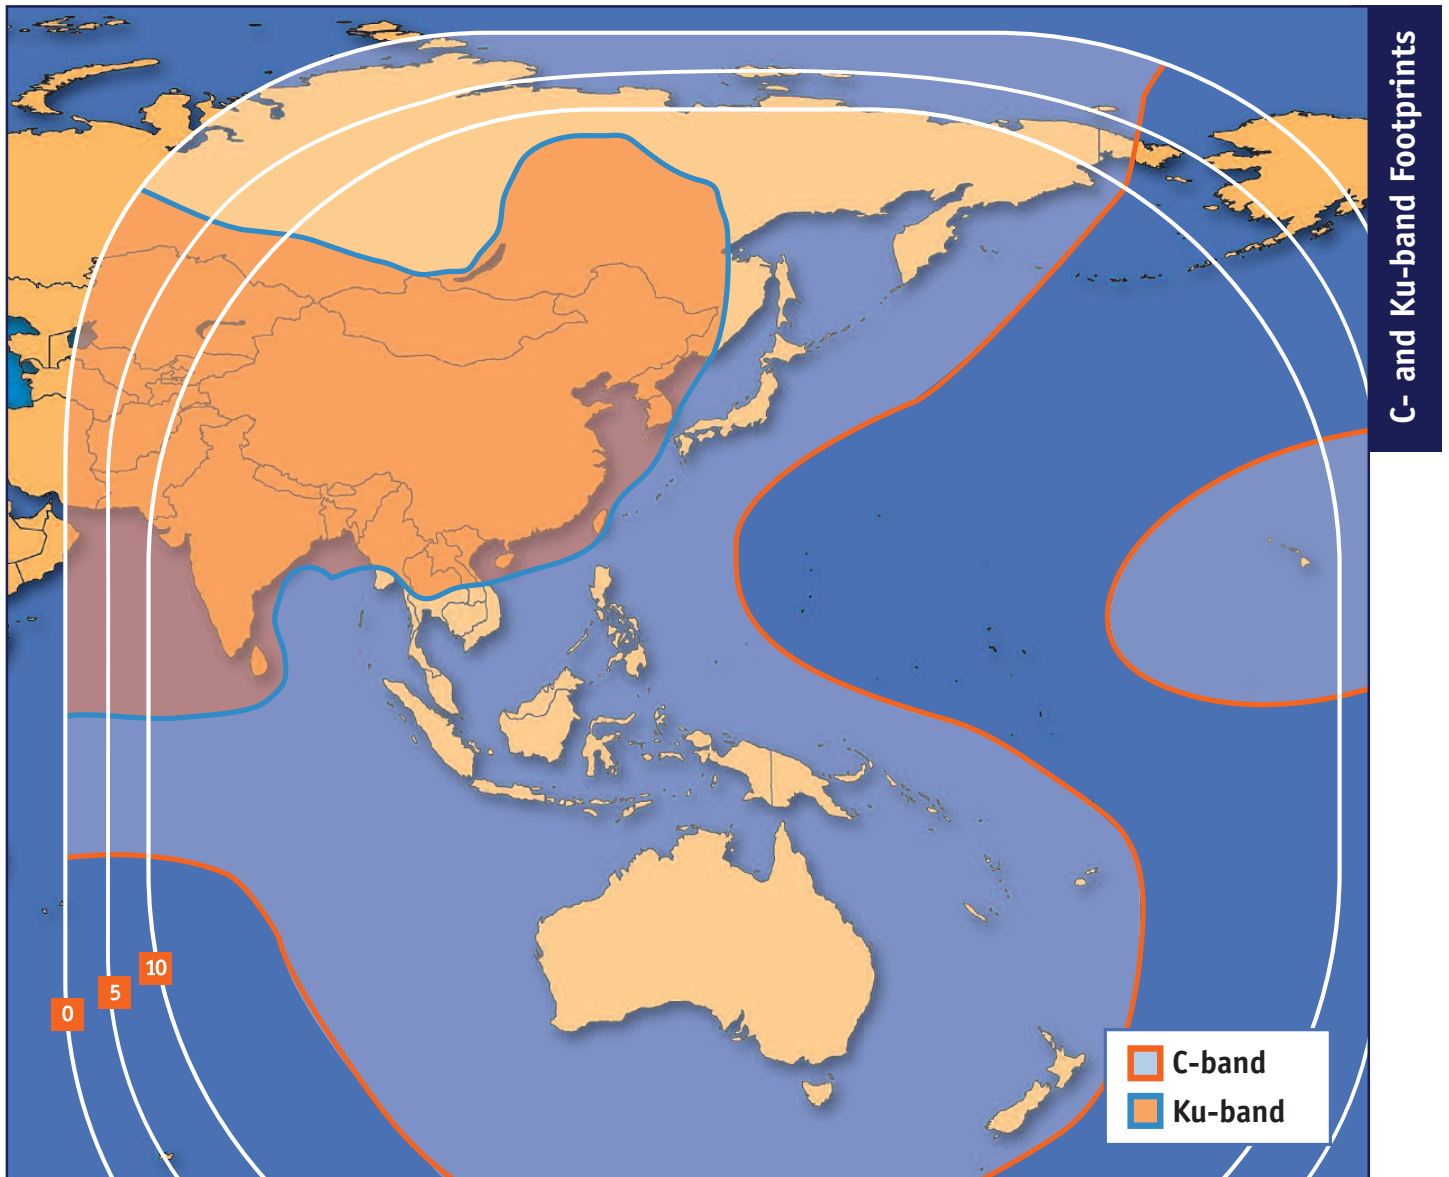

COVERAGE

Telstar 18 is a hybrid satellite operating in the standard and extended C-band frequency ranges and the standard Ku-band frequency range. Telstar 18 covers China, Hawaii, Hong Kong, the Indian sub-continent, Korea, New Zealand, the South Pacific Islands and Taiwan.

Began Service
August 2004

C-band Payload

Transponders

1. 18 C-band:
2. 12 Standard C-band transponders @ 36 MHz
   - 1 Extended C-band transponder @ 54 MHz
   - 5 Extended C-band transponders @ 36 MHz

Polarization

Orthogonal Linear

Frequency

Standard

Uplink: 5.925 to 6.425 GHz
Downlink: 3.7 to 4.2 GHz

Extended

Uplink: 5.85 to 5.925 GHz and 6.425 to 6.65 GHz
Downlink: 3.4 to 3.7 GHz

Saturation Flux Density

-76 to -104 dBW/m²

Ku-band Payload

Transponders

1. 7 Ku-band:
2. 1 @ 40 MHz
   - 6 @ 54 MHz

Polarization

Orthogonal Linear

Frequency

Uplink: 14.0 to 14.5 GHz
Downlink: 12.25 to 12.75 GHz

Saturation Flux Density

-76 to -104 dBW/m²